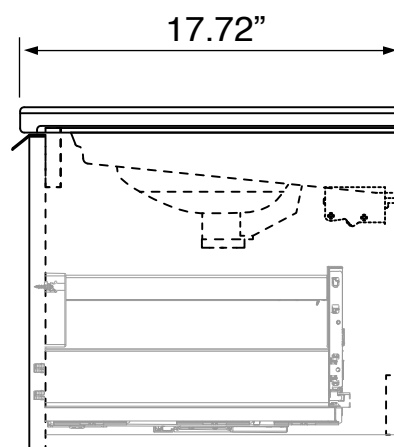

Color	Description
	Brown Oak

Technical Information

Bowl type:	Single
Installation:	Wall mounted
Bowl dimensions:	Depth: 4.25" Width: 11.5" Length: 16.5"
Drain hole:	1.75"
Faucet hole:	1.38"
Hole configurations:	1, 3
Weight:	105 lbs