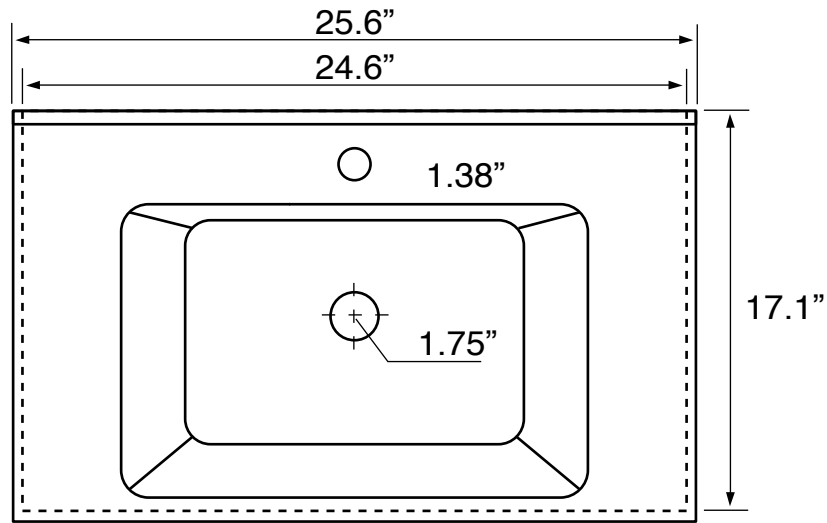

Installation

- Wall mounted installation.

Configurations

- Single hole.
- Three hole (special order).

Nameek's One-Year Limited Warranty

See website for warranty information details.

Vanity Cabinet Color/Finish Details

Color	Description
	Brown Oak

Technical Information

Bowl type:	Single
Installation:	Wall mounted
Bowl dimensions:	Depth: 4.25" Width: 11.5" Length: 16.5"
Drain hole:	1.75"
Faucet hole:	1.38"
Hole configurations:	1, 3
Weight:	105 lbs