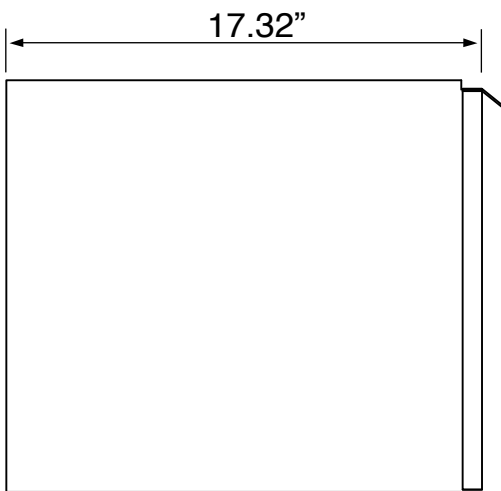

Color	Description
	Brown Oak

Technical Information

Bowl type:	Single
Installation:	Wall mounted
Bowl dimensions:	Depth: 4.25" Width: 11.5" Length: 16.5"
Drain hole:	1.75"
Faucet hole:	1.38"
Hole configurations:	1, 3
Weight:	105 lbs