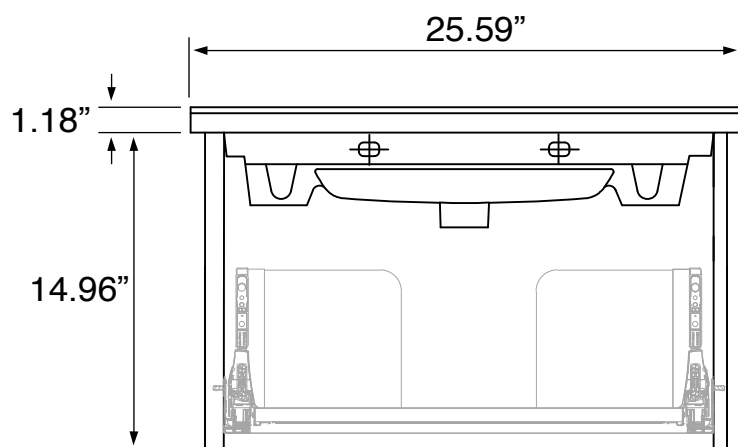

Color	Description
	Brown Oak

Technical Information

Bowl type:	Single
Installation:	Wall mounted
Bowl dimensions:	Depth: 4.25" Width: 11.5" Length: 16.5"
Drain hole:	1.75"
Faucet hole:	1.38"
Hole configurations:	1, 3
Weight:	105 lbs