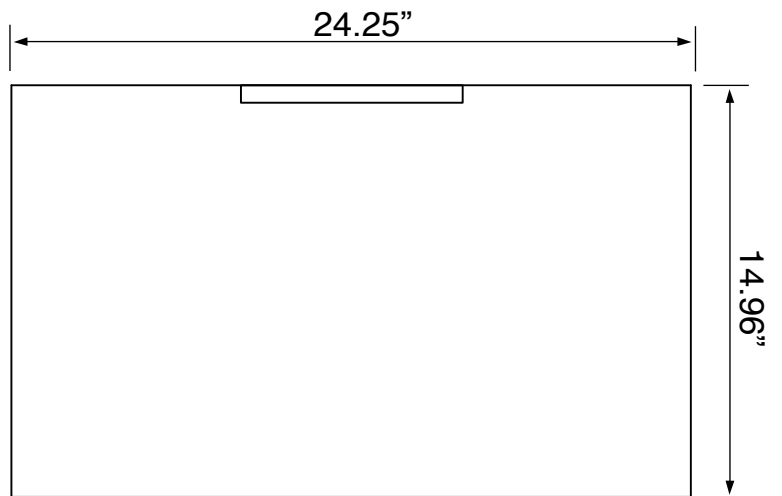

Color	Description
	Brown Oak

Technical Information

Bowl type:	Single
Installation:	Wall mounted
Bowl dimensions:	Depth: 4.25" Width: 11.5" Length: 16.5"
Drain hole:	1.75"
Faucet hole:	1.38"
Hole configurations:	1, 3
Weight:	105 lbs