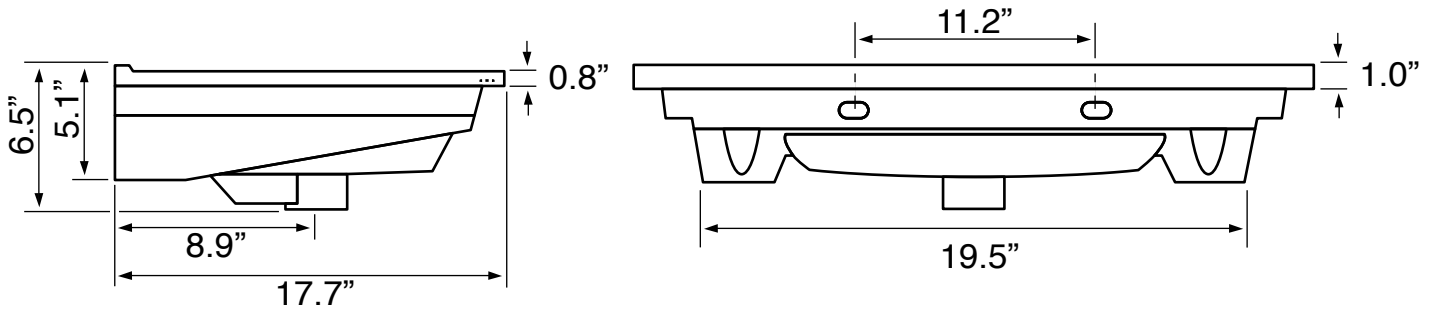

Color	Description
	Brown Oak

Technical Information

Bowl type:	Single
Installation:	Wall mounted
Bowl dimensions:	Depth: 4.25" Width: 11.5" Length: 16.5"
Drain hole:	1.75"
Faucet hole:	1.38"
Hole configurations:	1, 3
Weight:	105 lbs